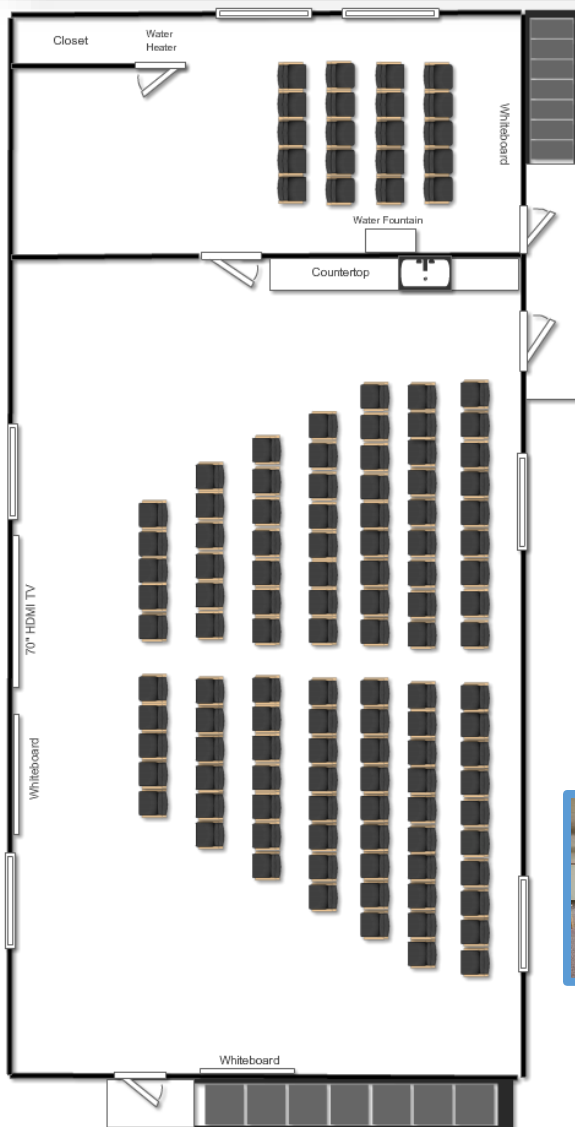

Conference Center

Two Adjacent Rooms

Capacity:

Room 201 – 100

Room 202 – 20-35

The Conference Center is a great all-purpose space for medium and larger sized groups. The Conference Center features a large meeting room with seating for up to 100 and an adjacent smaller room with seating for up to 35. The facility has a sink, microwave and coffee/tea service available in the larger meeting room. There is a sound system and 70" flat screen monitor available as well as white boards and WiFi. The Conference Center is centrally located in camp near play fields, the gymnasium and the dining hall and there are restrooms available on the lower level of the building.